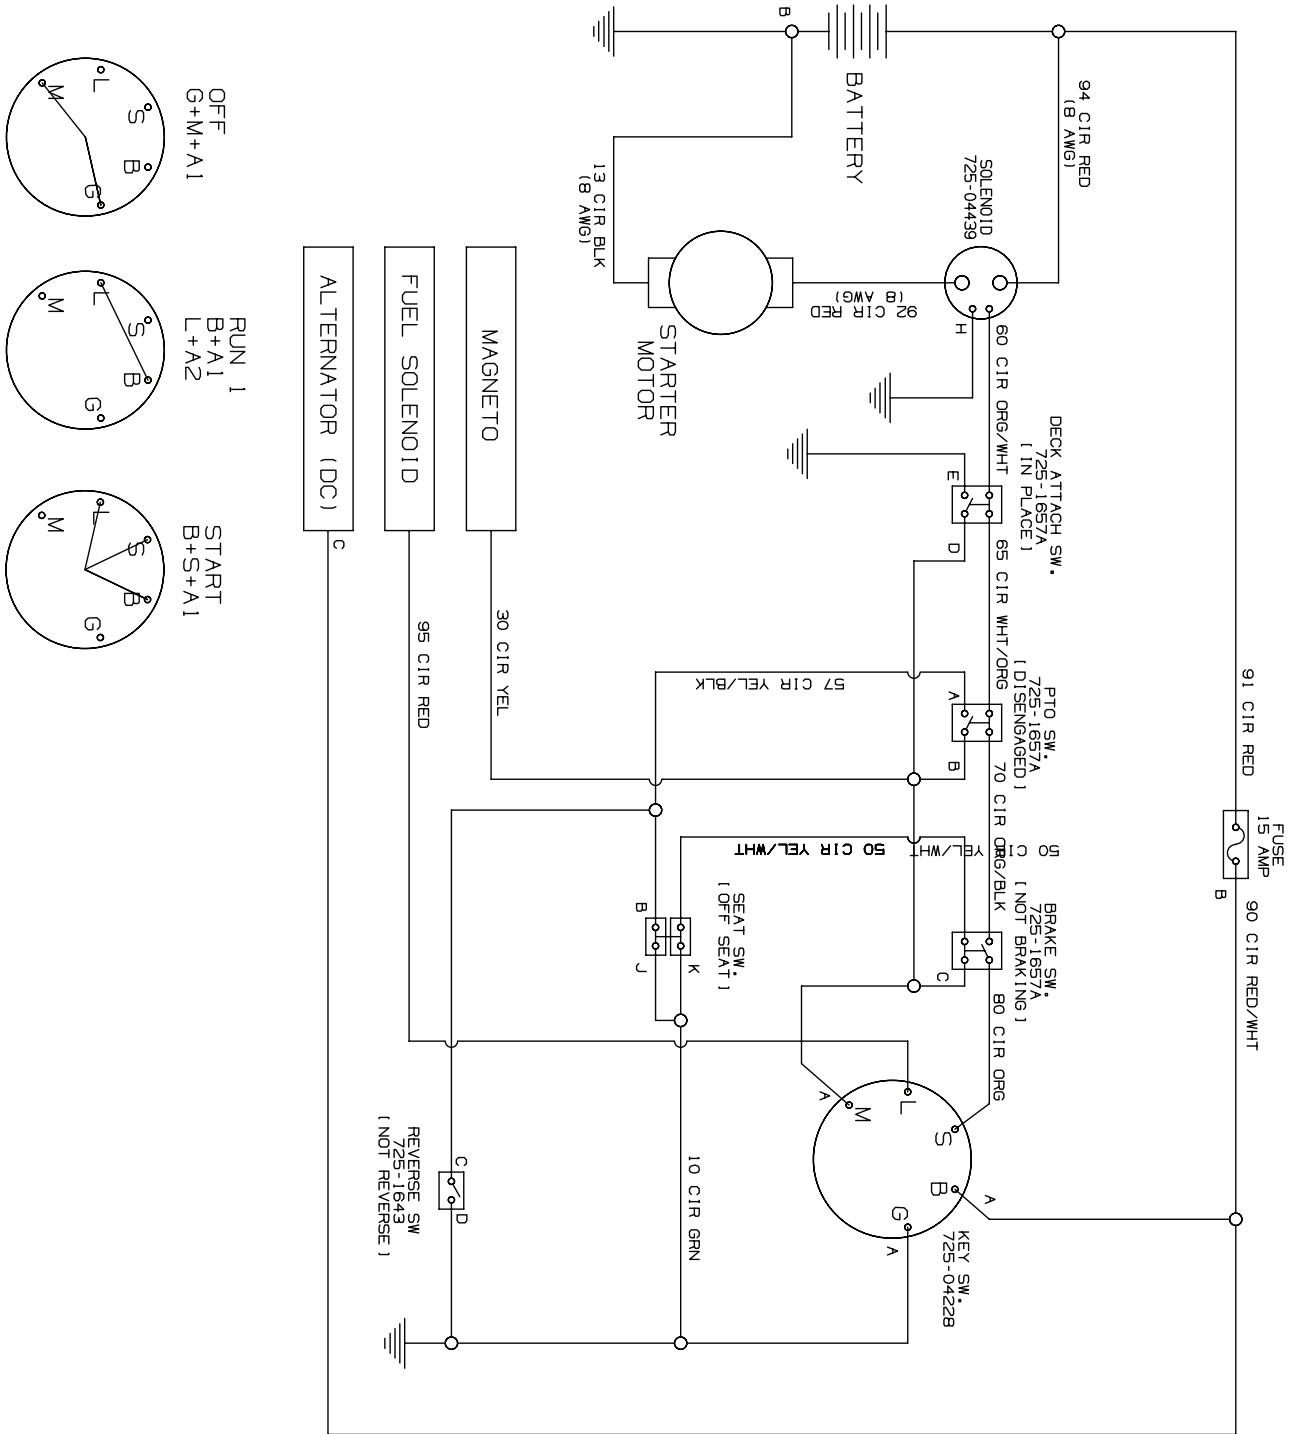

Ref.	Part Number	Description
1	918-04822A	Spindle Pulley Assembly, 6.3 DIA
2	683-04734	PTO Brake Assembly Bracket
3	683-04782	Rear Deck Assembly Bracket
4	710-04484	Tap Screw, 5/16-18, .750
5	710-04998	Carriage Screw, 5/16-18, 1.00
6	710-0514	Hex Head Screw, 3/8-16, 1.00
7	710-0778	Tap Screw, 1/4-20, 1.500
8	710-1026	Tap Screw, 1/4-20, 1.750
9	710-1315	Tap Screw, 3/8-16, 1.250
10	710-1652	Tap Screw, 1/4-20 X .625
11	712-04065	Flange Lock Nut, 3/8-16
12	712-0417A	Flange Nut, 5/8-18
13	714-04040	Bow-Tie Cotter Pin, 72
14	720-04122	Wing Knob, 5/16-18
15	726-0201	Speed Nut, .3125 ID
16	956-1227	Deck Pulley, 6.3 DIA
17	732-04948A	Ext. Spring, .708 X 7.357 X .094
18	732-04967	Ext. Spring, .565 OD X 5.00 LG
19	936-0289	Shoulder Bushing, .320 ID X .135
20	736-0362	Flat Washer, .330x1.250x.060
21	736-0518	Thrust Washer, .445X.1.920X.060
22	783-07342	Deck Belt Cover
23	938-0347	Shoulder Spacer, .625 ID X .169
24	738-04162A	Shoulder Spacer, .8840 X .190
25	946-04802	PTO Cable

Ref.	Part Number	Description
26	942-04385	Cutting Blade, 30.00" 3-IN-1
27	750-04456	Spacer, .260 X .372 X 1.420 LG
28	750-0566A	Spacer, .260 x .375 x 1.030 LG
29	954-04318	V-Type Belt, 5L, 45.15 LG
30	756-04224	Flat Idler Pulley, 2.75 OD
31	783-07004	Front Deck Bracket
32	783-07265	Deck, 30" w/out Nozzle
	783-07146	Deck, 30" w/ Nozzle
33	783-07184	RR Deck Bracket, LH
34	783-07204	Release Brake Bracket
35	783-07304	Lower Floating Idler Bracket
36	783-07306	Upper Floating Idler Bracket
37	931-04633	Chute Deflector
	931-04645	Chute Deflector (International)
38	738-04519	Shoulder Screw, 1/4-15 x .750
39	712-0417A	Flange Nut, 5/8-18
40	936-0351	Shim Washer, .760X1.500X.030
41	738-1186A	Spindle Shaft, 6.11 LG.
42	941-0919A	Ball Bearing, .787ID X 1.85 ODX.551
43	750-04936	Spacer, .792 X 1.060 X 1.860 LG
44	931-04632	Mulch Plug, (International)
45	921-04041	Water Nozzle Adapter
46	731-07487	Deck Wash Nozzle
47	738-04278	Shoulder Screw, 1/4-20 x 0.500

NOTE, Tractor features vary by model. NOT all parts listed above and pictured on the previous page are standard equipment.

Wiring Harness Schematic - 925-05359